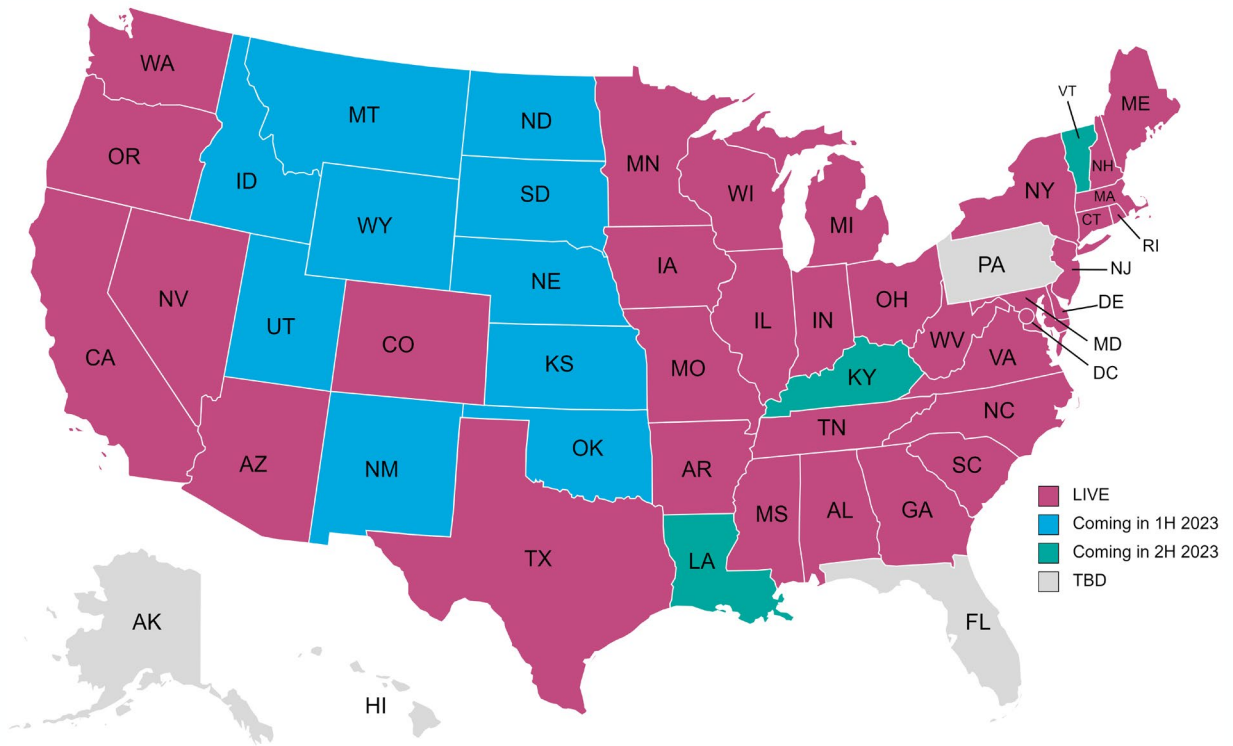

States available

Joyn is now accepting submissions in a total of 33 states and Washington, D.C. Our technologists and product experts are working hard to make all states available in our offering. More to come in 2023!

States available by line of business

Joyn is now accepting submissions in a total of 33 states and Washington, D.C. Our technologists and product experts are working hard to make all states available in our offering. More to come in 2023!

State	Property	GL	Excess
All LOB's Fully Available			
MO	★	★	★
MS	★	★	★
NC	★	★	★
NH	★	★	★
NJ	★	★	★
NV	★	★	★
NY	★	★	★
OH	★	★	★
OR	★	★	★
RI	★	★	★
SC	★	★	★
TN	★	★	★
TX	★	★	★
VA	★	★	★
WA	★	★	★
WI	★	★	★
WV	★	★	★